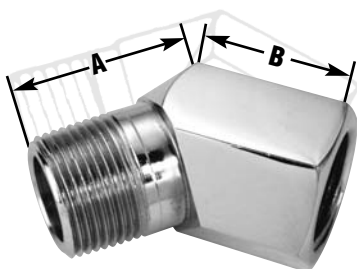

ADAPTERS

T A P E R E D P I P E T H R E A D

**SE
STREET ELBOWS**

**45 SE
45° STREET ELBOWS**

**MPT
MALE PIPE TEE**

**PT
PIPE TEES**

SE • Street Elbows

Part No.	Male Pipe Thread	Female Pipe Thread	"A" Male Pipe Leg	"B" Female Pipe Leg
2-2SE	1/8"	1/8"	13/16"	21/32"
2-4SE	1/8"	1/4"	15/16"	29/32"
2-6SE	1/8"	3/8"	1"	31/32"
4-4SE	1/4"	1/4"	13/16"	29/32"
4-2SE	1/4"	1/8"	11/16"	21/32"
4-6SE	1/4"	3/8"	11/4"	31/32"
6-6SE	3/8"	3/8"	15/16"	31/32"
6-4SE	3/8"	1/4"	13/16"	29/32"
6-8SE	3/8"	1/2"	13/8"	11/4"
8-8SE	1/2"	1/2"	11/2"	11/4"
8-6SE	1/2"	3/8"	17/16"	31/32"
8-12SE	1/2"	3/4"	15/8"	111/32"
12-12SE	3/4"	3/4"	121/32"	111/32"
12-8SE	3/4"	1/2"	117/32"	11/4"
12-16SE	3/4"	1"	125/32"	15/8"
16-16SE	1"	1"	21/16"	15/8"
16-12SE	1"	3/4"	17/8"	111/32"
16-20SE	1"	11/4"	29/32"	111/16"
20-20SE	11/4"	11/4"	21/2"	111/16"
24-24SE	11/2"	11/2"	23/4"	21/16"
32-32SE	2"	2"	31/8"	23/8"

45 • SE 45° Street Elbows

Part No.	Male Pipe Thread	Female Pipe Thread	"A" Male Pipe Leg	"B" Female Pipe Leg
2-45SE	1/8"	1/8"	11/16"	5/8"
4-45SE	1/4"	1/4"	15/16"	27/32"
6-45SE	3/8"	3/8"	1"	31/32"
8-45SE	1/2"	1/2"	11/4"	13/32"
12-45SE	3/4"	3/4"	111/32"	11/4"
16-45SE	1"	1"	111/16"	17/16"
20-45SE	11/4"	11/4"	113/16"	15/8"
24-45SE	11/2"	11/2"	131/32"	111/16"
32-45SE	2"	2"	215/32"	23/16"

MPT • Male Pipe Tee

Part No.	"A" Male Pipe Thread	"A" Male Pipe Leg
2MPT	1/8"	25/32"
4MPT	1/4"	13/32"
6MPT	3/8"	17/32"
8MPT	1/2"	115/32"
12MPT	3/4"	119/32"
16MPT	1"	131/32"
20MPT	11/4"	23/8"

PT • Pipe Tees

Part No.	"A" Female Pipe Thread	"A" Female Pipe Leg
2PT	1/8"	21/32"
4PT	1/4"	29/32"
6PT	3/8"	31/32"
8PT	1/2"	11/4"
12PT	3/4"	111/32"
16PT	1"	15/8"
20PT	11/4"	111/16"
24PT	11/2"	21/16"
32PT	2"	23/8"